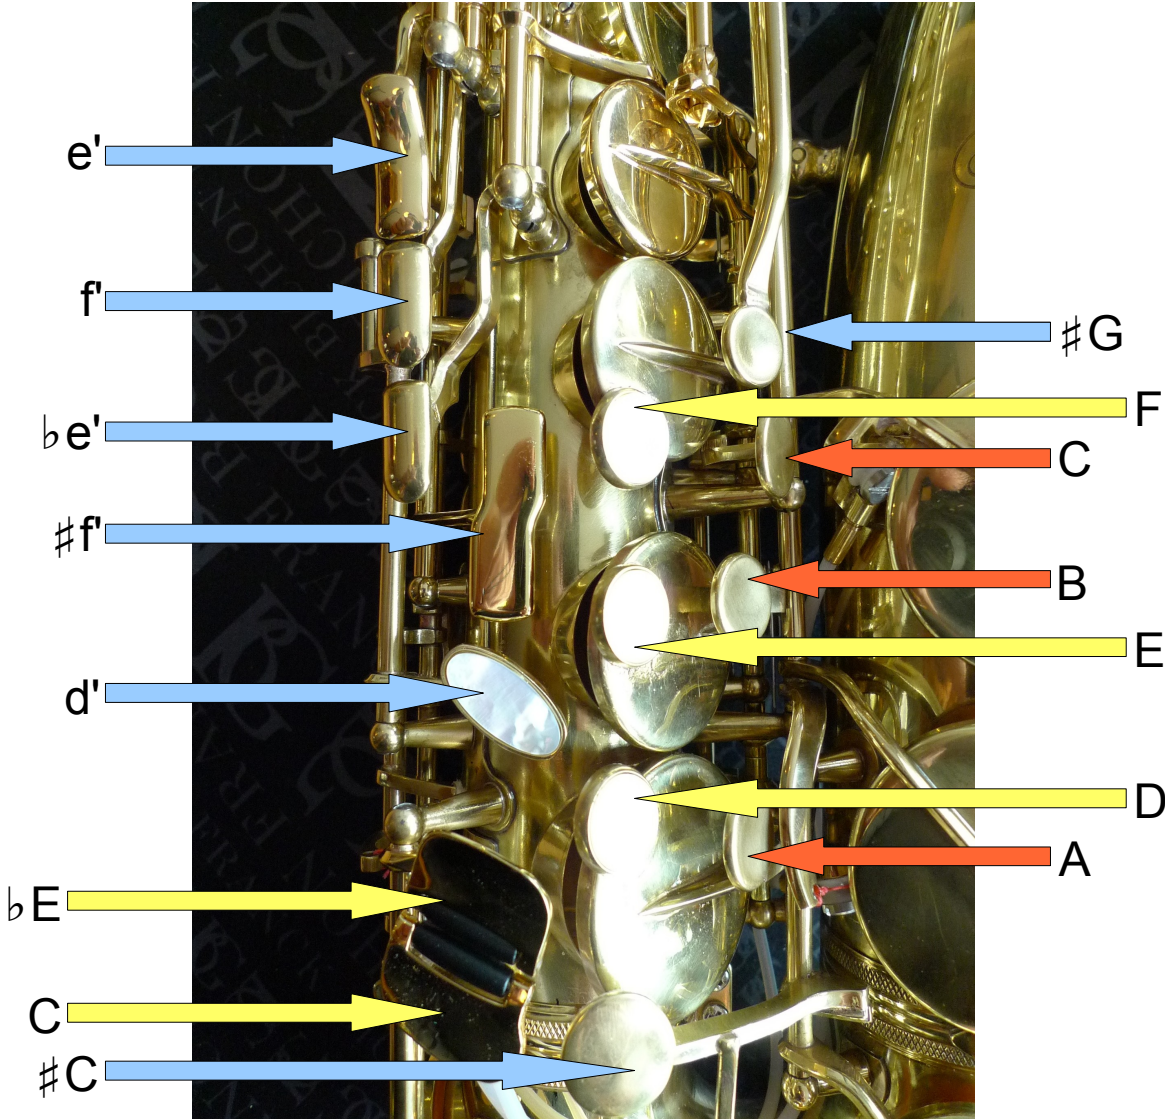

flutelab one handed saxophone

rear side